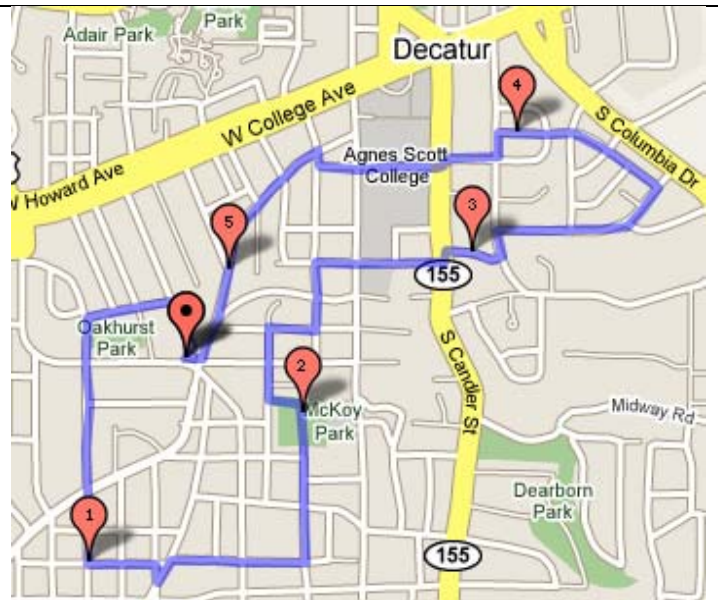

Route 1

From One Step at a Time

Miles	Direction
	Go North on Mead
.16	Turn left on Leyden
.38	Turn left on 3rd
.98	Turn left on Northern
1.15	Turn right on 5th
1.20	Turn left on Fayetteville
1.25	Turn right on Knox
1.59	Turn left on Daniel
1.73	Cross over onto Adams
1.88	Enter McKoy Park
1.98	Turn left at the end of the parking lot
2.07	Exit McKoy Park Turn right on McKoy
2.25	Turn right on W Benson
2.36	Turn left on Adams
2.53	Turn right on W Davis
2.64	Cross over S McDonough onto E Davis
2.86	Turn left on S Candler
2.87	Turn right on Bucher
3.04	Turn left on Avery
3.11	Turn right on Inman
3.45	Take the left fork onto Missionary
3.56	Turn left on Hilldale
4.00	Turn left on Avery
4.07	Turn right on Winnona
4.21	Turn left on S Candler
4.23	Turn right on E Dougherty
4.44	Cross over S McDonough onto W Dougherty
4.55	Turn right on Adams
4.58	Turn left on Ansley
5.09	Turn right on Oakview
5.22	Finish at One Step at a Time

<http://www.gmap-pedometer.com/?r=625239>