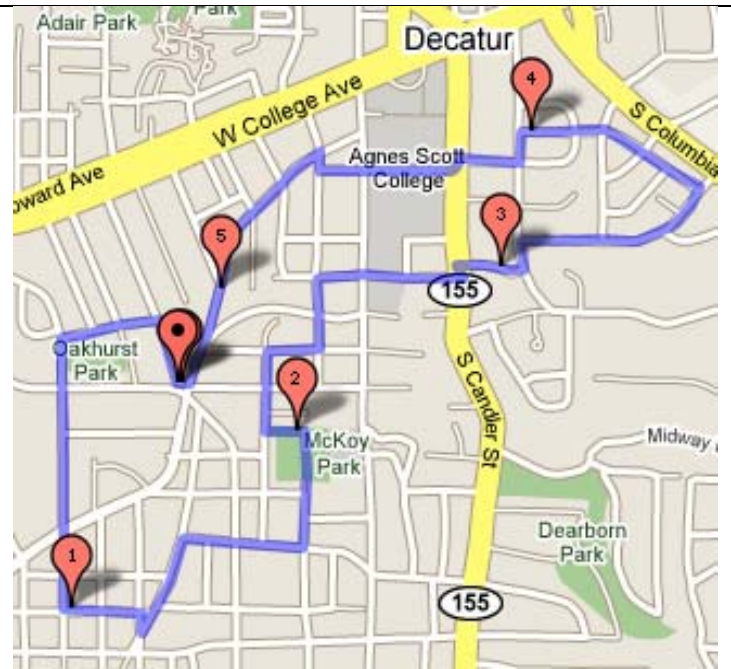

## Route 3

From One Step at a Time

Miles	Direction
	Go North on Mead
.16	Turn left on Leyden
.37	Turn left on 3rd
.98	Turn left on Northern
1.15	Turn right on 5th
1.19	Turn left on Fayetteville
1.42	Turn right on Pharr
1.70	Turn left on Adams
	Go through McKoy Park
1.96	Turn left at the end of the parking lot, to exit the park
2.04	Turn right on McKoy
2.22	Turn right on Benson
2.34	Turn left on Adams
2.50	Turn right on W Davis
2.62	Cross S McDonough and continue on E Davis
2.83	Turn left on S Candler
2.85	Turn right on Bucher
3.01	Turn left on Avery
3.08	Turn right on Inman
3.42	Take the left fork onto Missionary
3.53	Turn left on Hilldale
3.97	Turn left on Avery
4.04	Turn right on Winnona
4.18	Turn left on S Candler
4.20	Turn right on E Dougherty
4.42	Cross S McDonough and continue on W Dougherty
4.52	Turn right on Adams
4.55	Turn left on Ansley
5.06	Turn right on Oakview
5.24	Finish at One Step at a Time

<http://www.gmap-pedometer.com/?r=544558>